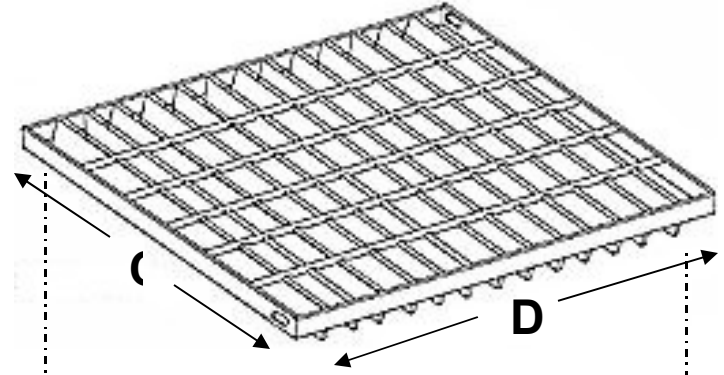

# ECS Easy to use Storm Drain /Catch Basin Measuring Guide

Drain #	Catch Basin		Grate	
	A Length Inside Inches	B Width Inside Inches	C Width Outside Inches	D Length Inside Inches

**Comments** as needed such as pipe obstructions, etc: