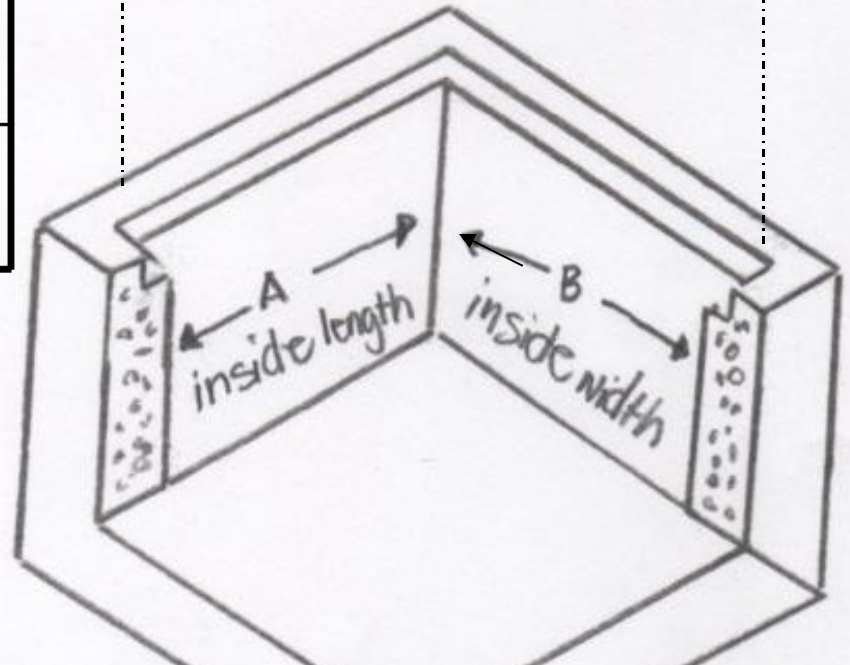

# ECS Easy to use Storm Drain /Catch Basin Measuring Guide

Drain #	Catch Basin		Grate	
	A Length Inside Inches	B Width Inside Inches	C Width Outside Inches	D Length Inside Inches

**Comments** as needed such as pipe obstructions, etc: